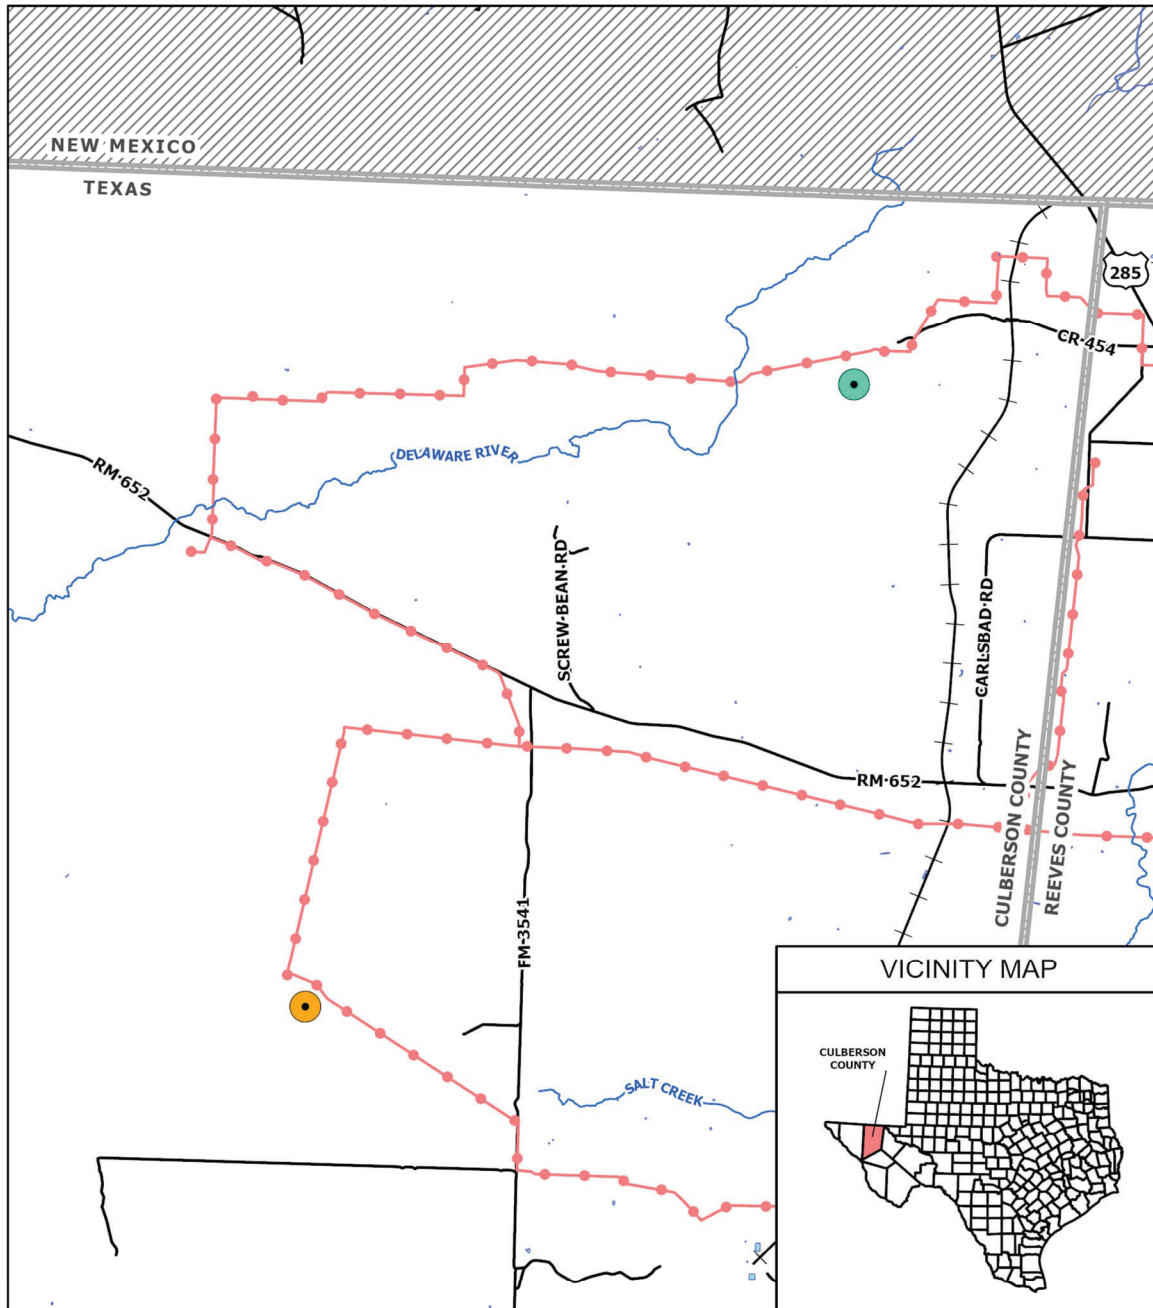

Drill Hole Switch — El Capitan Switch 345 k Transmission Line Project

**FIGURE 1-1. PROJECT LOCATION MAP**

DRILL HOLE SWITCH — EL CAPITAN SWITCH 345 kV TRANSMISSION LINE PROJECT