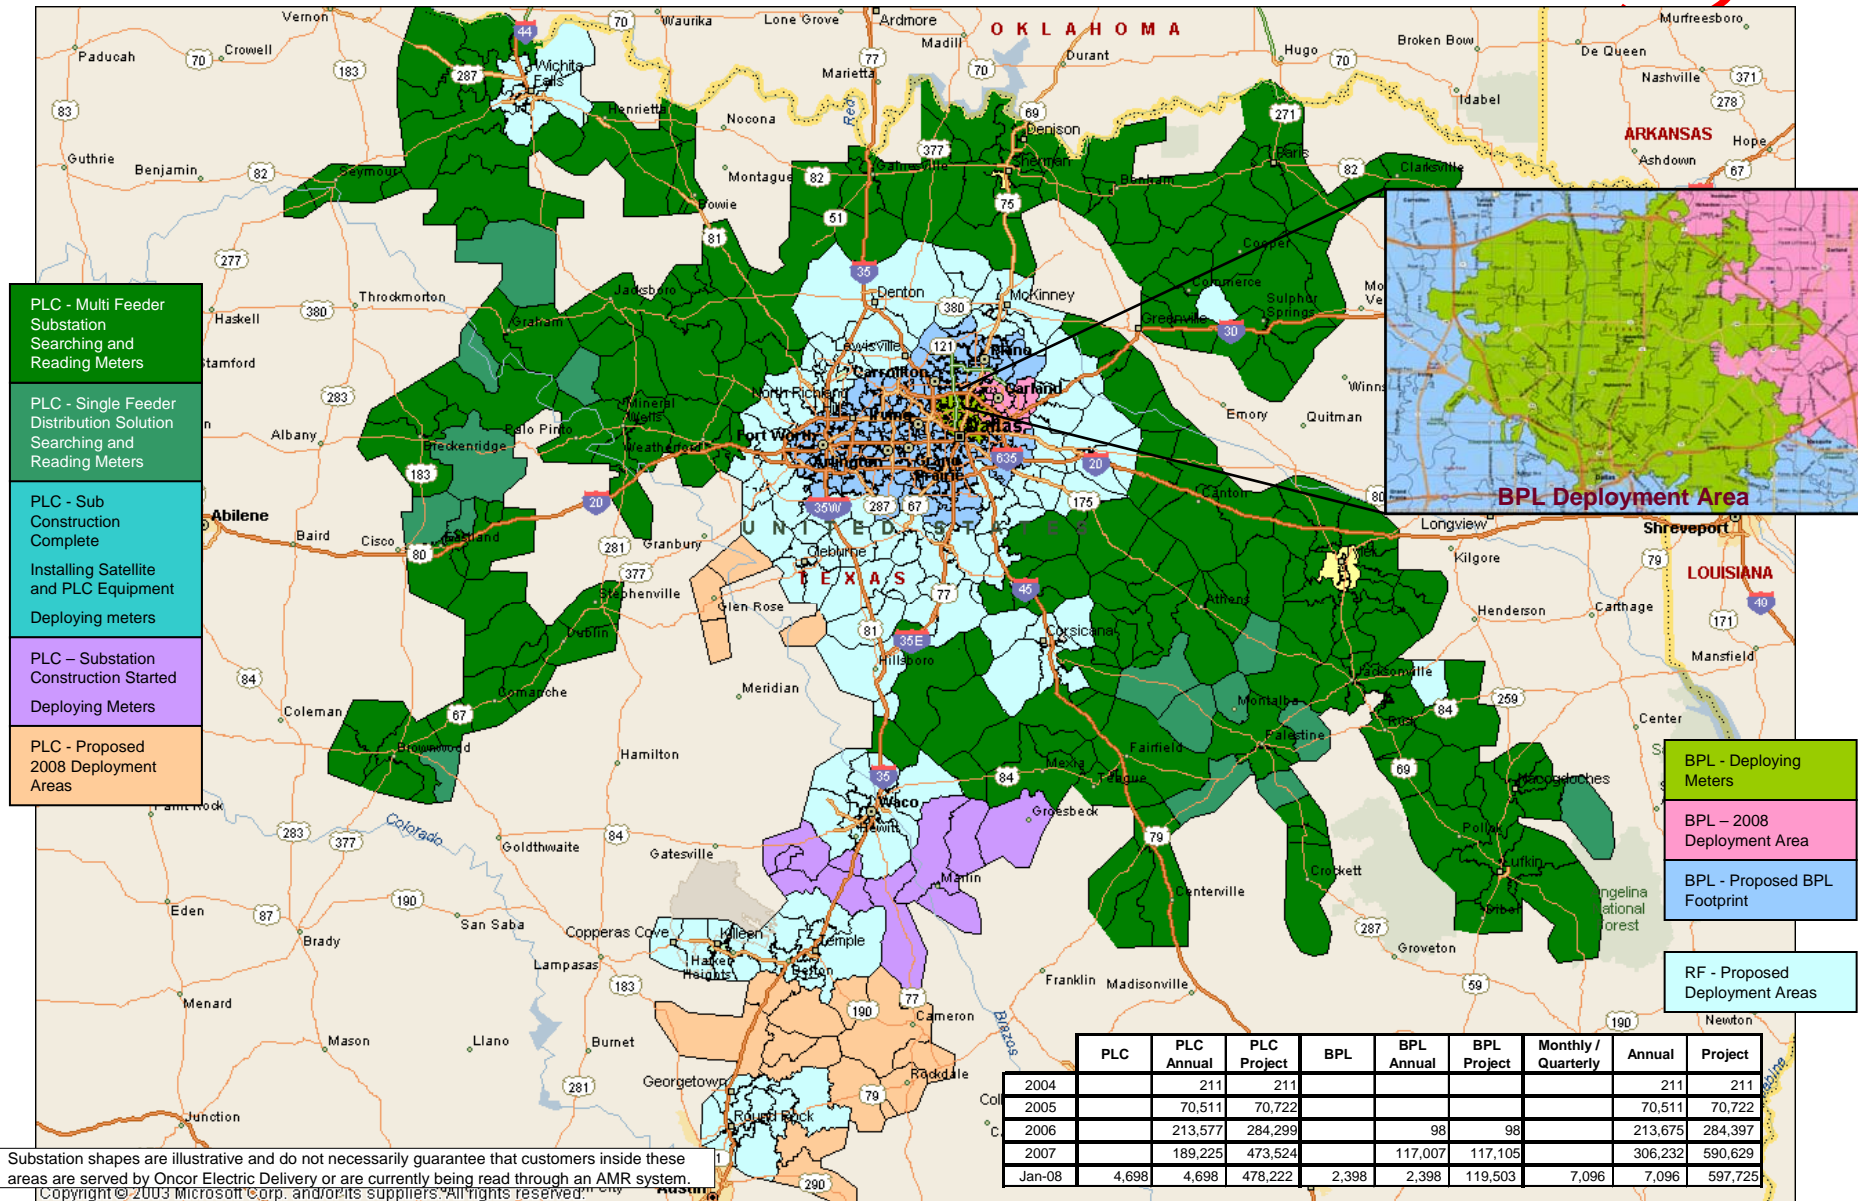

# Oncor Electric Delivery AMI Deployment

Substation shapes are illustrative and do not necessarily guarantee that customers inside these areas are served by Oncor Electric Delivery or are currently being read through an AMR system.  
 Copyright © 2003 Microsoft Corp. and/or its suppliers. All rights reserved.